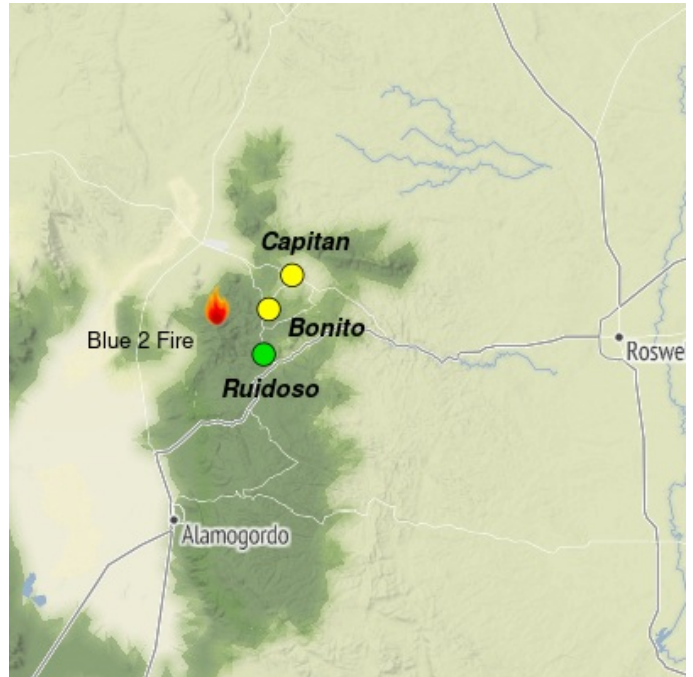

Smoke Outlook

South-Central New Mexico Blue 2 Fire

5/28 - 5/29

Issued by Wildland Fire Air Quality Response Program on May 28, 2024 at 07:26 AM MDT

Fire

Warm and very dry conditions are with us for at least the next few days, so fire will remain active. For more detailed fire information see: [Blue 2 Fire on Inciweb](#). As always, stay alert to changing conditions.

Smoke

Smoke will continue to drain into and settle along the Highway 48 corridor. As fire activity picks up in the afternoon, smoke will move to points northeast of the activity. Capitan and communities northeast of the fire could see periods of heavy smoke and USG/UNHEALTHY air quality this evening. Predominant winds should keep smoke pushed away from Ruidoso and points south and west of the fire. GOOD air quality is expected for Ruidoso, however skies may seem a bit hazy.